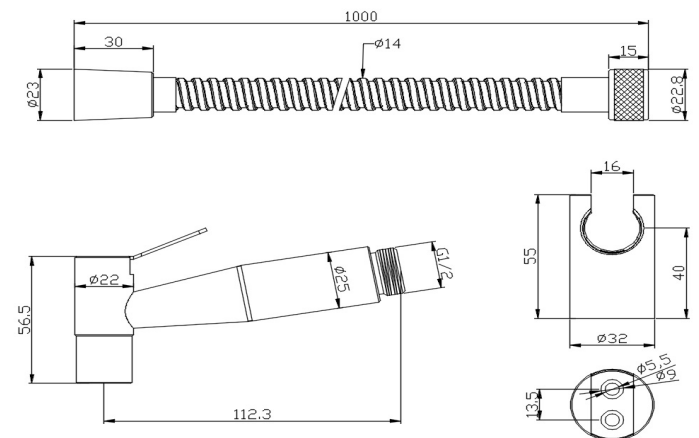

IX304 BIDET SPRAY KIT 1000 HOSE SS

AQF-SHA-IX304-A-SS

Specifications

Range	AQUAFLEX
Product code	AQF-SHA-IX304-A-SS
Finish/Colour	BRUSHED STAINLESS ST
Product type	BIDET SPRAY
Material	STAINLESS STEEL
Connection Size	1/2"
Test Range	0.2-5 Bar
Min. Operating Pressure	1.0 BAR MP

Flow Rate Graph

TECHNICAL DATASHEET

Technical Information

BIDET SPRAY KIT
SHATTAFF SHOWER IN S/STEEL
WITH WALL BRACKET
WITH DOUBLE INTERLOCK BRASS HOSE 1000 MM
RECOMMENDED TO USE WITH FLOW LIMITER:-
AQP-ECO-590-NB

Drawing

Box contents: BIDET SPRAY, FLEXIBLE HOSE, WALL BRACKET