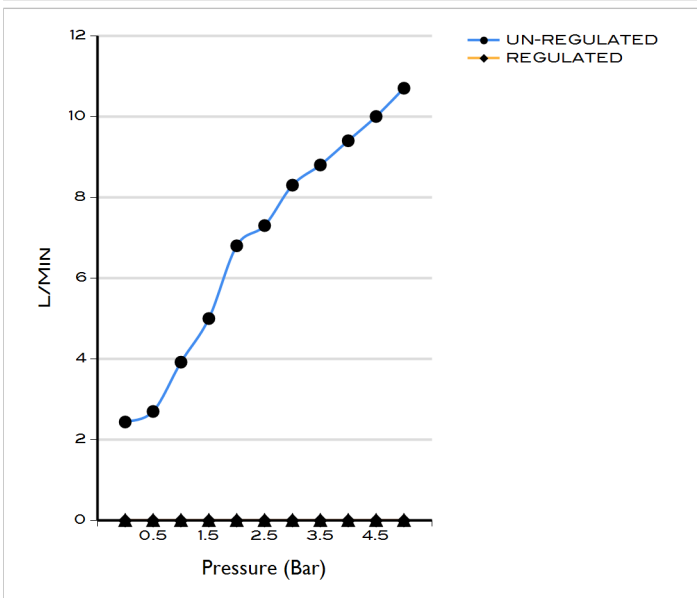

IX304 BIDET SPRAY KIT 1000 HOSE SS

AQF-SHA-IX304-A-SS

Specifications

Range	AQUAFLEX
Product code	AQF-SHA-IX304-A-SS
Finish/Colour	BRUSHED STAINLESS ST
Product type	BIDET SPRAY
Material	STAINLESS STEEL
Connection Size	1/2"
Test Range	0.2-5 Bar
Min. Operating Pressure	1.0 BAR MP

Flow Rate Graph

TECHNICAL DATASHEET

Technical Information

BIDET SPRAY KIT
SHATTAFF SHOWER IN S/STEEL
WITH WALL BRACKET
WITH DOUBLE INTERLOCK BRASS HOSE 1000 MM
RECOMMENDED TO USE WITH FLOW LIMITER:-
AQP-ECO-590-NB