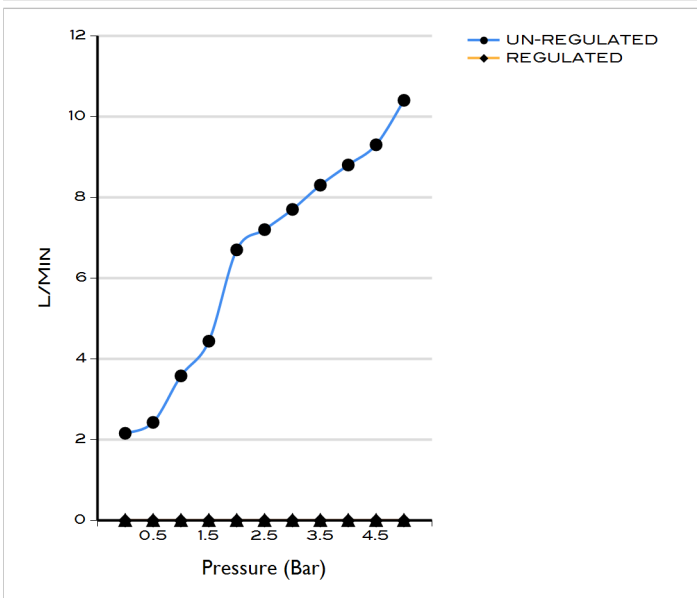

Flow Rate Graph