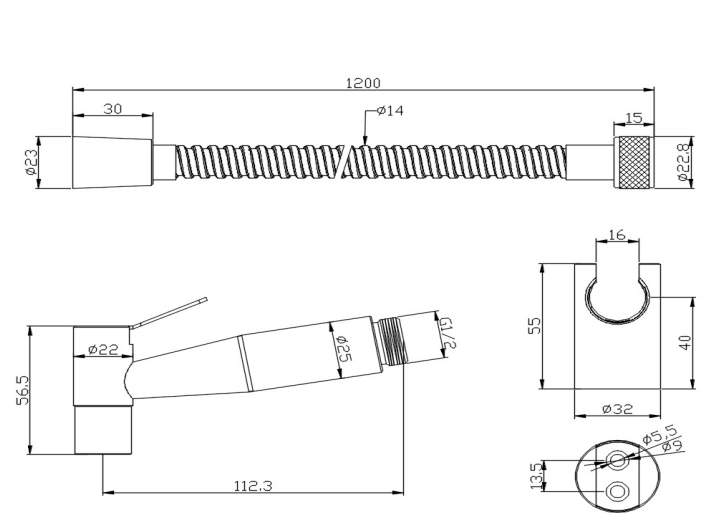

IX304 BIDET SPRAY KIT 1200 HOSE SS

AQF-SHA-IX304-B-SS

Specifications

Range	AQUAFLEX
Product code	AQF-SHA-IX304-B-SS
Finish/Colour	BRUSHED STAINLESS ST
Product type	BIDET SPRAY
Material	STAINLESS STEEL
Connection Size	1/2"
Test Range	0.2-5 Bar
Min. Operating Pressure	1.0 BAR MP

Technical Information

BIDET SPRAY KIT
SHATTAFF SHOWER IN S/STEEL
WITH WALL BRACKET
WITH DOUBLE INTERLOCK BRASS HOSE 1000 MM
RECOMMENDED TO USE WITH FLOW LIMITER:-
AQP-ECO-590-NB

Flow Rate Graph

Drawing

Box contents: BIDET SPRAY, FLEXIBLE HOSE, WALL BRACKET