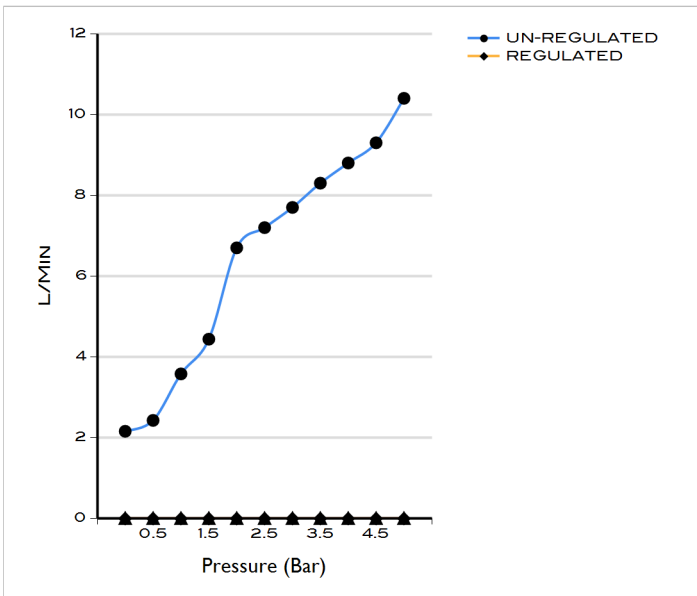

IX304 BIDET SPRAY KIT 1200 HOSE SS

AQF-SHA-IX304-B-SS

Specifications

Range	AQUAFLEX
Product code	AQF-SHA-IX304-B-SS
Finish/Colour	BRUSHED STAINLESS ST
Product type	BIDET SPRAY
Material	STAINLESS STEEL
Connection Size	1/2"
Test Range	0.2-5 Bar
Min. Operating Pressure	1.0 BAR MP

Technical Information

BIDET SPRAY KIT
SHATTAFF SHOWER IN S/STEEL
WITH WALL BRACKET
WITH DOUBLE INTERLOCK BRASS HOSE 1000 MM
RECOMMENDED TO USE WITH FLOW LIMITER:-
AQP-ECO-590-NB

Flow Rate Graph

Drawing

Box contents: BIDET SPRAY, FLEXIBLE HOSE, WALL BRACKET