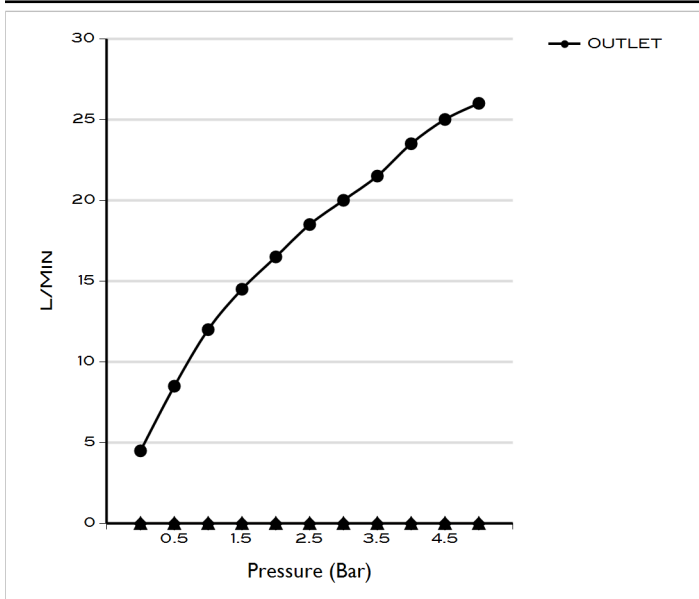

**AQUAECO ANGLE VALVE WITH FLANGE 1/2" X 1/2" CP**

AQP-ANG-122-CP

**Specifications**

Range	VALVES
Product code	AQP-ANG-122-CP
Finish/Colour	CHROME
Product type	ANGLE VALVE
Material	BRASS
Connection Size	1/2"
Test Range	0.2-5 Bar

**Technical Information**

ANGLE VALVE
WALL MOUNTED
CERAMIC CARTRIDGE
1/4 TURN
1/2" MALE INLET
1/2" MALE OUTLET

**Flow Rate Graph**

**Drawing**

Box contents: ANGLE VALVE, FLANGE