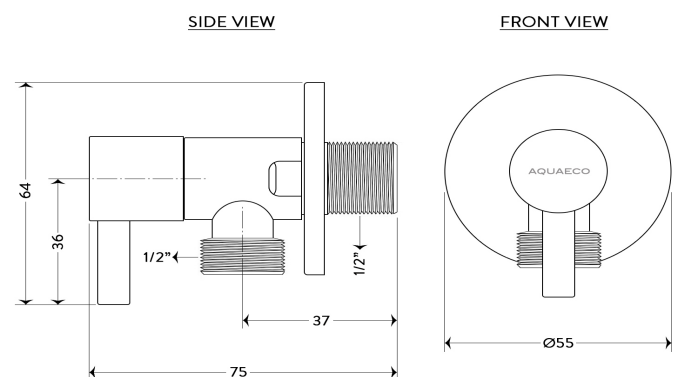

**AQUAECO ANGLE VALVE WITH FLANGE 1/2" X 1/2" CP**

AQP-ANG-122-CP

**Specifications**

Range	VALVES
Product code	AQP-ANG-122-CP
Finish/Colour	CHROME
Product type	ANGLE VALVE
Material	BRASS
Connection Size	1/2"
Test Range	0.2-5 Bar

**Technical Information**

ANGLE VALVE
WALL MOUNTED
CERAMIC CARTRIDGE
1/4 TURN
1/2" MALE INLET
1/2" MALE OUTLET

**Flow Rate Graph**

**Drawing**

Box contents: ANGLE VALVE, FLANGE