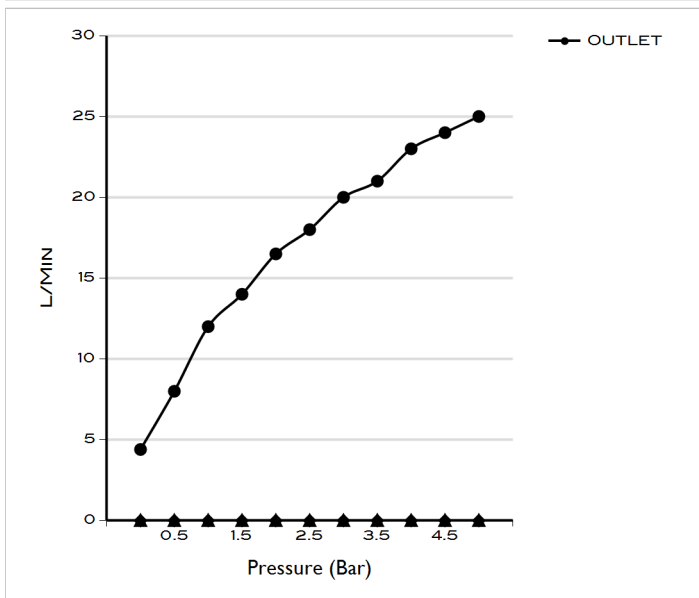

**AQUAECO ANGLE VALVE WITH FLANGE 1/2" X 3/8" CP**

AQP-ANG-128-CP

**Specifications**

Range	VALVES
Product code	AQP-ANG-128-CP
Finish/Colour	CHROME
Product type	ANGLE VALVE
Material	BRASS
Connection Size	1/2"
Test Range	0.2-5 Bar

**Technical Information**

ANGLE VALVE
WALL MOUNTED
CERAMIC CARTRIDGE
1/4 TURN
1/2" MALE INLET
3/8" MALE OUTLET

**Flow Rate Graph**

**Drawing**

Box contents: ANGLE VALVE, FLANGE