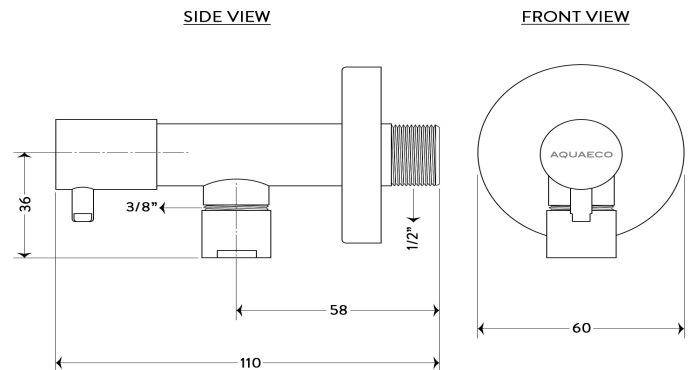

**AQUAECO ANGLE VALVE WITH FLANGE 1/2" X 3/8" CP**

AQP-ANG-128-CP

**Specifications**

Range	VALVES
Product code	AQP-ANG-128-CP
Finish/Colour	CHROME
Product type	ANGLE VALVE
Material	BRASS
Connection Size	1/2"
Test Range	0.2-5 Bar

**Technical Information**

ANGLE VALVE
WALL MOUNTED
CERAMIC CARTRIDGE
1/4 TURN
1/2" MALE INLET
3/8" MALE OUTLET

**Flow Rate Graph**

**Drawing**

Box contents: ANGLE VALVE, FLANGE