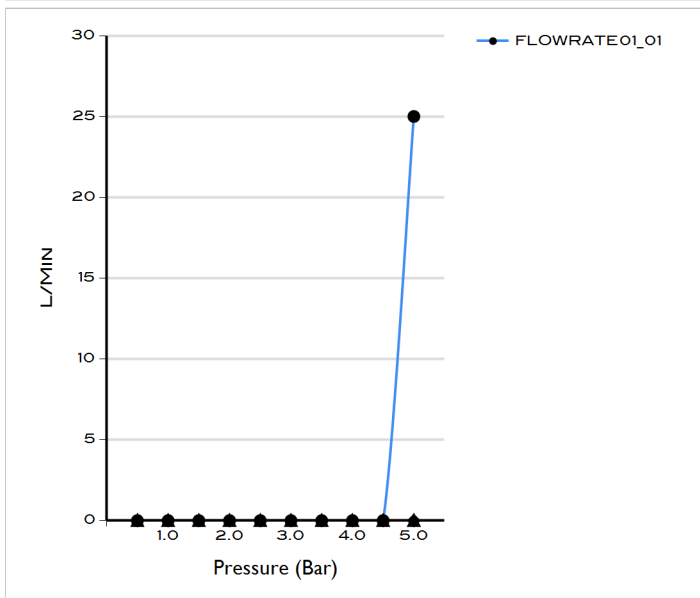

AQUAECO ANGLE VALVE WITH FLANGE 1/2" X 3/8" CP

AQP-ANG-138-CP

Specifications

Range	VALVES
Product code	AQP-ANG-138-CP
Finish/Colour	CHROME
Product type	ANGLE VALVE
Material	BRASS
Connection Size	1/2"
Test Range	0.2-5 Bar

Technical Information

ANGLE VALVE
WALL MOUNTED
CERAMIC CARTRIDGE
1/4 TURN
1/2" MALE INLET
3/8" MALE OUTLET

Flow Rate Graph

Drawing

Box contents: ANGLE VALVE, FLANGE