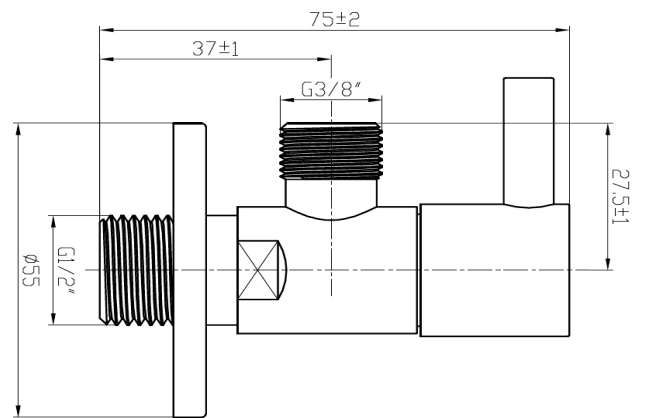

AQUAECO ANGLE VALVE WITH FLANGE 1/2" X 3/8" CP

AQP-ANG-138-CP

Specifications

Range	VALVES
Product code	AQP-ANG-138-CP
Finish/Colour	CHROME
Product type	ANGLE VALVE
Material	BRASS
Connection Size	1/2"
Test Range	0.2-5 Bar

Technical Information

ANGLE VALVE
WALL MOUNTED
CERAMIC CARTRIDGE
1/4 TURN
1/2" MALE INLET
3/8" MALE OUTLET

Flow Rate Graph

Drawing

Box contents: ANGLE VALVE, FLANGE