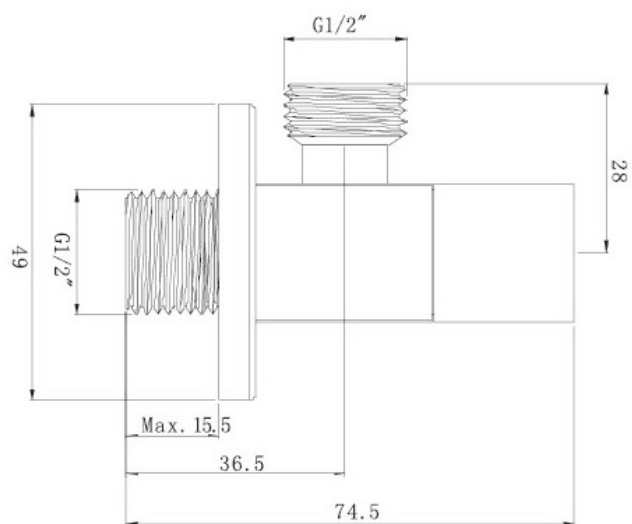

AQUAECO SQ ANGLE VALVE WITH FLANGE 1/2" X 1/2" CP

AQP-ANG-422-CP

Specifications

Brand	AQUAECO
Range	PLUMBING
Product code	AQP-ANG-422-CP
Finish/Colour	CHROME
Product type	ANGLE VALVE
Material	BRASS
Connection Size	1/2"

Technical Information

ANGLE VALVE WITH FLANGE

WALL MOUNTED

1/2" X 1/2"

Drawing

Box contents: ANGLE VALVE, FLANGE