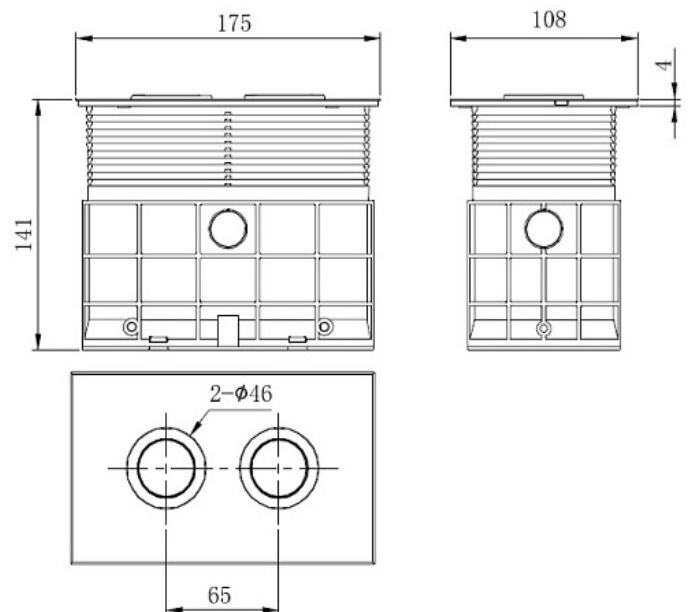

IX304 DUAL FLUSH PLATE (STAINLESS STEEL) PS

AQP-IX3-D800-PS

Specifications

Range	IX304
Product code	AQP-IX3-D800-PS
Finish/Colour	POLISHED STAINLESS S
Product type	FLUSH PLATE
Material	STAINLESS STEEL

Technical Information

PNEUMATIC PUSH PLATE
DUAL FLUSH
FOR CONCEALED CISTERNS
NOT SUITABLE WITH CISTERN AQE-B695-D2-ESG1

Drawing

Box contents: PNEUMATIC PUSH PLATE, MECHANISM