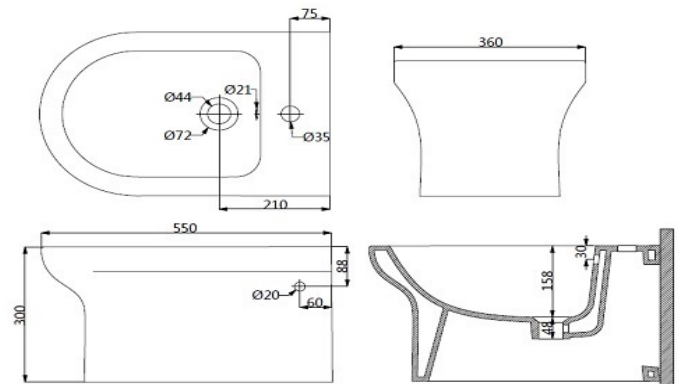

SENATOR WALL MOUNTED BIDET WH

AQS-SEN-400-WH

Specifications

Range	SENATOR
Product code	AQS-SEN-400-WH
Finish/Colour	WHITE
Product type	WALL MOUNTED BIDET
Material	CERAMIC
Connection Size	1 1/4"

Technical Information

WALL MOUNTED BIDET
1 TAP HOLE
WITH OVERFLOW
SIDE FIXING
WITH FIXING KIT
CE STANDARD: EN 14528

Drawing

Box contents: WALL MOUNTED BIDET, FIXING KIT