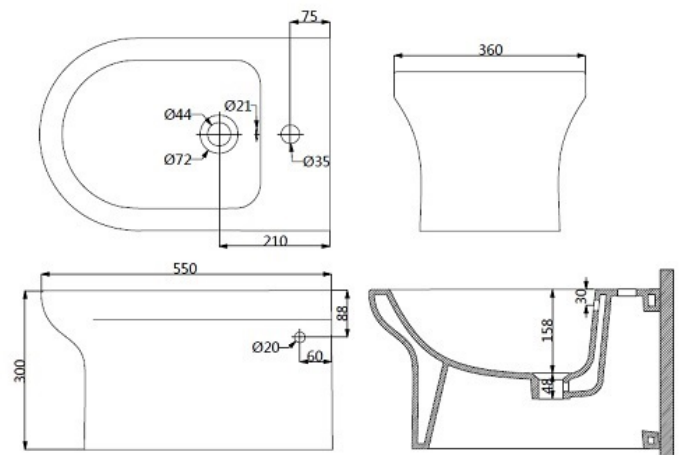

SENATOR WALL MOUNTED BIDET WH

AQS-SEN-400-WH

Specifications

Range	SENATOR
Product code	AQS-SEN-400-WH
Finish/Colour	WHITE
Product type	WALL MOUNTED BIDET
Material	CERAMIC
Connection Size	1 1/4"

Technical Information

WALL MOUNTED BIDET
1 TAP HOLE
WITH OVERFLOW
SIDE FIXING
WITH FIXING KIT
CE STANDARD: EN 14528

Lifestyle Image

Drawing

Box contents: WALL MOUNTED BIDET, FIXING KIT