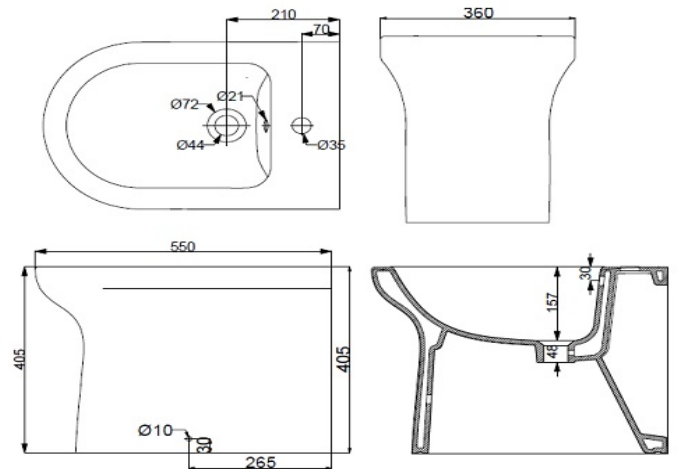

SENATOR BACK TO WALL BIDET WHITE

AQS-SEN-410-WH

Specifications

Range	SENATOR
Product code	AQS-SEN-410-WH
Finish/Colour	WHITE
Product type	BACK TO WALL BIDET
Material	CERAMIC
Connection Size	1 1/4"

Technical Information

BACK TO WALL BIDET
ONE TAP HOLE
WITH OVERFLOW
FLOOR FIXING
WITH FIXING KIT
CE STANDARD: EN 14528

Drawing

Box contents: BACK TO WALL BIDET, FIXING KIT