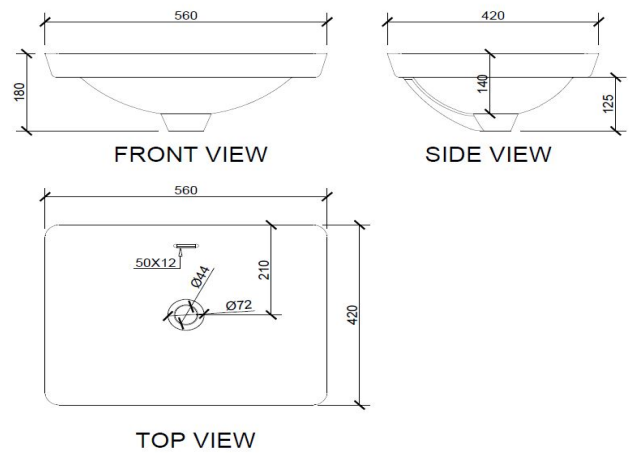

SENATOR SEMI-INSET WASH BASIN 560X420  
WHITE

AQS-SEN-701-WH

Specifications

|                 |                  |
|-----------------|------------------|
| Range           | SENATOR          |
| Product code    | AQS-SEN-701-WH   |
| Finish/Colour   | WHITE            |
| Product type    | SEMI-INSET BASIN |
| Material        | CERAMIC          |
| Connection Size | 1 1/4"           |

Technical Information

|                                       |
|---------------------------------------|
| SEMI-INSET WASH BASIN                 |
| NO TAP HOLE                           |
| WITH OVERFLOW                         |
| RECOMMENDED WASTE DP-WBB-209-NS-UB-XX |
| RECOMMENDED WASTE BDP-WBB-205-S-UB-XX |
| FIXING KIT NOT REQUIRED               |
| CE STANDARD: EN 14688                 |

Drawing

Box contents: SEMI-INSET WASH BASIN