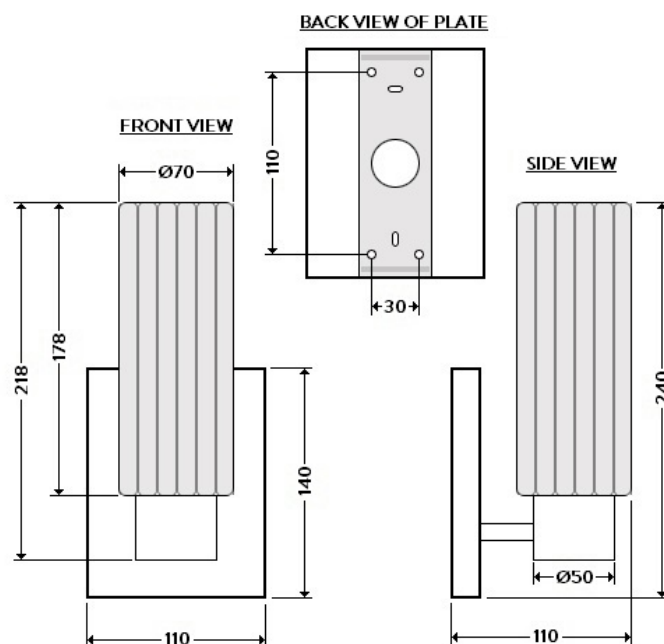

ES20 ART WALL MOUNTED MIRROR LIGHT

BDA-ART-FA115

Specifications

Brand	BAGNODESIGN
Range	ART
Product code	BDA-ART-FA115
Finish/Colour	CLEAR
Product type	MIRROR LIGHTS
Material	GLASS

Technical Information

MIRROR LIGHT
WALL MOUNTED
MAINS OPERATED, 220-240V, IP44

Drawing

Box contents: MIRROR LIGHT, FIXING KIT, INSTALLATION MANNUAL