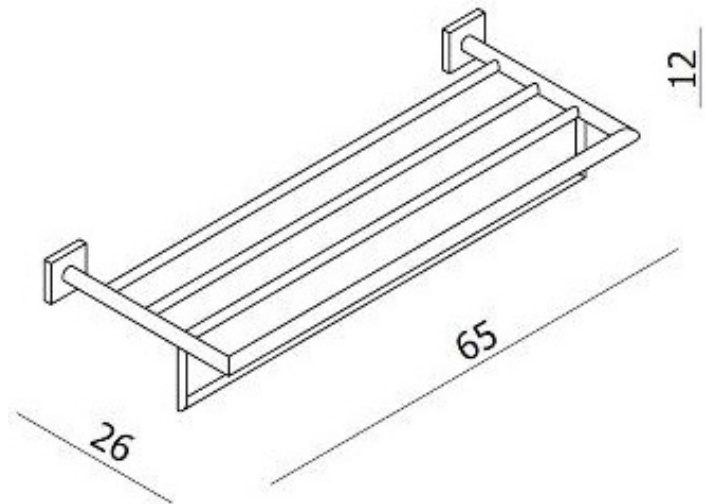

CORSAIR WALL MOUNTED TOWEL RACK 650 CP

BDA-COR-712-A-CP

Specifications

Range	CORSAIR
Product code	BDA-COR-712-A-CP
Finish/Colour	CHROME
Product type	TOWEL RACK
Material	BRASS OTHER

Technical Information

WALL MOUNTED TOWEL RACK
WITH HANGING RAIL
2 FIXING POINTS

Drawing

Box contents: WALL MOUNTED TOWEL RACK