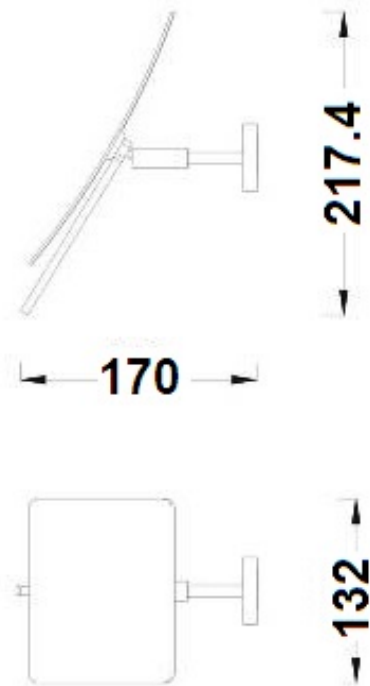

Drawing

Box contents: SHAVING MIRROR, INSTALLATION GUIDE