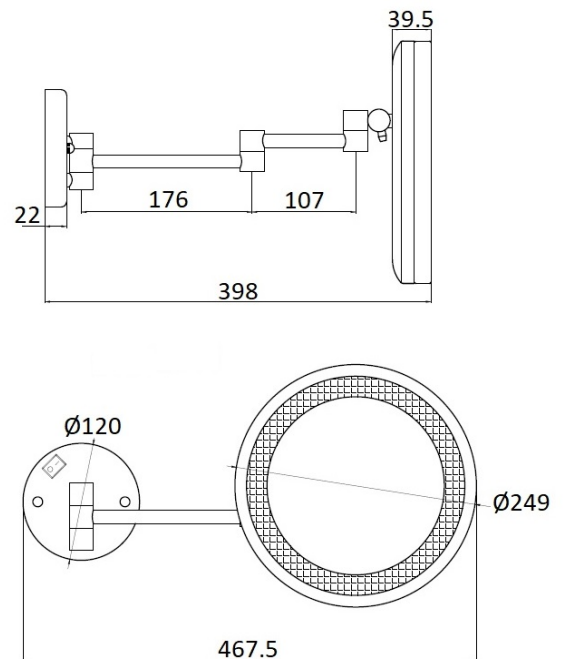

HOTEL W/MTD MIRROR MAG 3X (DUAL LIGHT) CP

BDA-HOT-312C-B-CP

Specifications

Brand	BAGNODESIGN
Range	HOTEL
Product code	BDA-HOT-312C-B-CP
Finish/Colour	CHROME
Product type	SHAVING MIRROR
Material	STAINLESS STEEL
Connection Size	220-240V

Technical Information

SHAVING MIRROR
WALL MOUNTED
DOUBLE ARM
ILLUMINATED
3X MAGNIFYING
DUAL LIGHT

Drawing

Box contents: SHAVING MIRROR, FIXING KIT