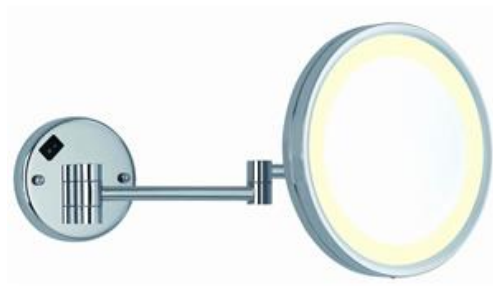

HOTEL W/MTD MIRROR MAG 3X (DUAL LIGHT) CP

BDA-HOT-312C-B-CP

Specifications

Brand	BAGNODESIGN
Range	HOTEL
Product code	BDA-HOT-312C-B-CP
Finish/Colour	CHROME
Product type	SHAVING MIRROR
Material	STAINLESS STEEL
Connection Size	220-240V

Technical Information

SHAVING MIRROR
WALL MOUNTED
DOUBLE ARM
ILLUMINATED
3X MAGNIFYING
DUAL LIGHT

Drawing

Box contents: SHAVING MIRROR, FIXING KIT