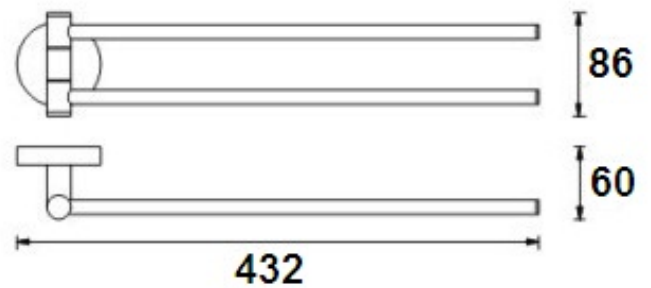

ES21 HOTEL DOUBLE SWIVEL TOWEL RAIL 432 CP

BDA-HOT-712-B-CP

Specifications

Range	HOTEL
Product code	BDA-HOT-712-B-CP
Finish/Colour	CHROME
Product type	SWIVEL TOWEL RAIL
Material	BRASS OTHER

Technical Information

DOUBLE SWIVEL TOWEL RAIL
WALL MOUNTED
SINGLE FIXING POINT

Drawing

Box contents: DOUBLE SWIVEL TOWEL RAIL, FIXING KIT, INSTALLATION INSTRUCTIONS