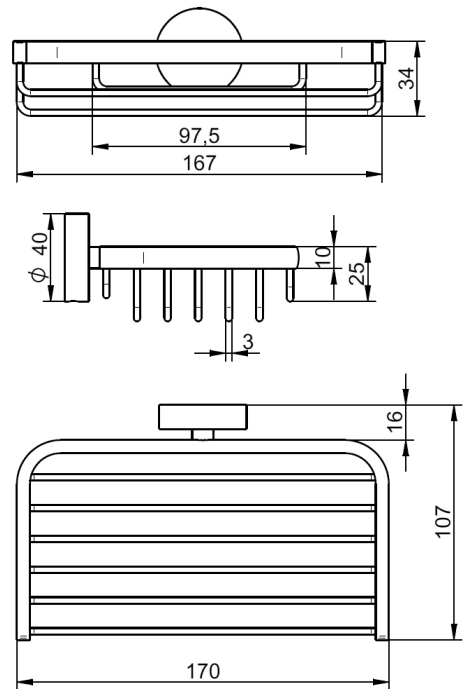

OPTIONS ROUND WALL MOUNTED SOAP BASKET AN

BDA-OPT-RO-622-A-AN

Specifications

Range	OPTIONS ROUND
Product code	BDA-OPT-RO-622-A-AN
Finish/Colour	ANTHRACITE
Product type	SOAP BASKET
Material	BRASS OTHER

Technical Information

SOAP BASKET
WALL MOUNTED
SINGLE FIXING POINT

Drawing

Box contents: SOAP BASKET, FIXING KIT, SOAP BASKET