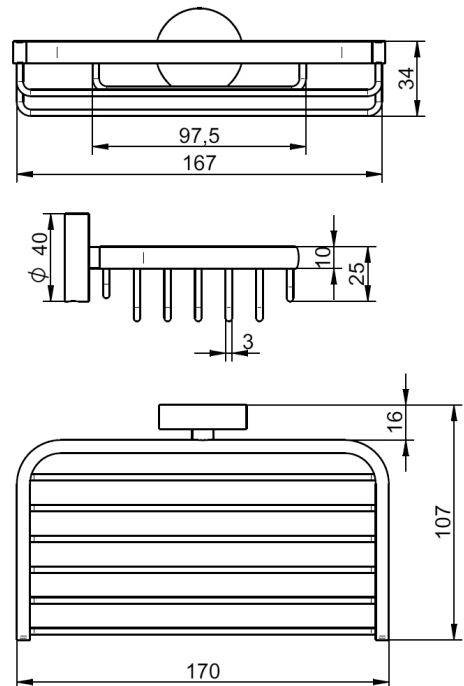

OPTIONS ROUND WALL MOUNTED SOAP BASKET CP

BDA-OPT-RO-622-A-CP

Specifications

Range	OPTIONS ROUND
Product code	BDA-OPT-RO-622-A-CP
Finish/Colour	CHROME
Product type	SOAP BASKET
Material	BRASS OTHER

Technical Information

SOAP BASKET
WALL MOUNTED
SINGLE FIXING POINT

Drawing

Box contents: SOAP BASKET, FIXING KIT