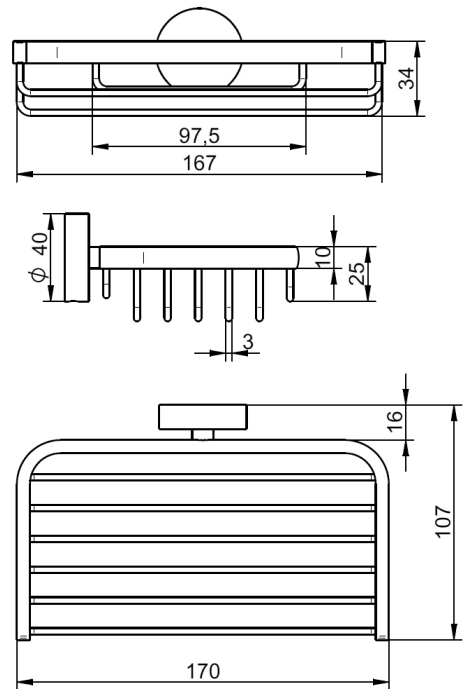

OPTIONS ROUND WALL MOUNTED SOAP BASKET CR

BDA-OPT-RO-622-A-CR

Specifications

| | |
|---------------|---------------------|
| Range | OPTIONS ROUND |
| Product code | BDA-OPT-RO-622-A-CR |
| Finish/Colour | BRUSHED COPPER |
| Product type | SOAP BASKET |
| Material | BRASS OTHER |

Technical Information

| |
|---------------------|
| SOAP BASKET |
| WALL MOUNTED |
| SINGLE FIXING POINT |

Drawing

Box contents: SOAP BASKET, FIXING KIT