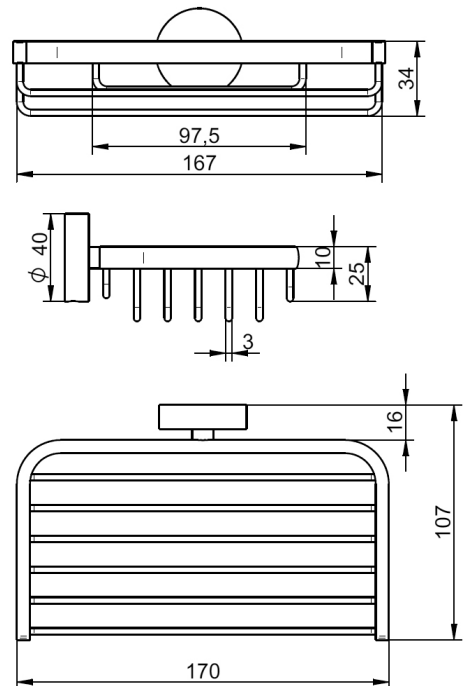

OPTIONS ROUND WALL MOUNTED SOAP BASKET MB

BDA-OPT-RO-622-A-MB

Specifications

Range	OPTIONS ROUND
Product code	BDA-OPT-RO-622-A-MB
Finish/Colour	MATT BLACK
Product type	SOAP BASKET
Material	BRASS OTHER

Technical Information

SOAP BASKET
WALL MOUNTED
SINGLE FIXING POINT

Drawing

Box contents: SOAP BASKET, FIXING KIT