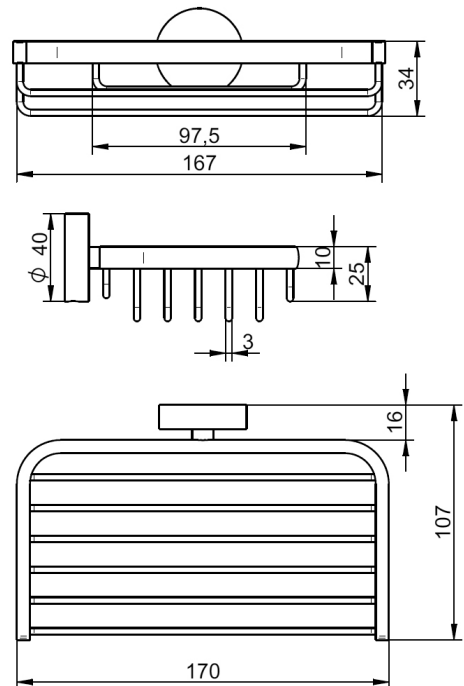

OPTIONS ROUND WALL MOUNTED SOAP BASKET NB

BDA-OPT-RO-622-A-NB

Specifications

Range	OPTIONS ROUND
Product code	BDA-OPT-RO-622-A-NB
Finish/Colour	BRUSHED NICKEL
Product type	SOAP BASKET
Material	BRASS OTHER

Technical Information

SOAP BASKET
WALL MOUNTED
SINGLE FIXING POINT

Drawing

Box contents: SOAP BASKET, FIXING KIT