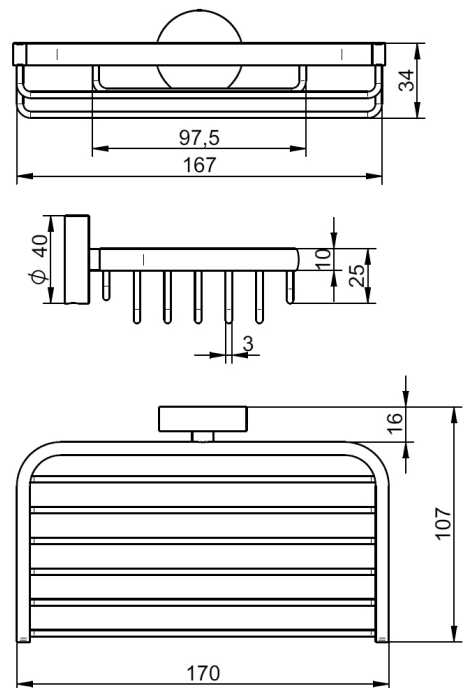

OPTIONS ROUND WALL MOUNTED SOAP BASKET ZB

BDA-OPT-RO-622-A-ZB

Specifications

Range	OPTIONS ROUND
Product code	BDA-OPT-RO-622-A-ZB
Finish/Colour	ZANZIBAR
Product type	SOAP BASKET
Material	BRASS OTHER

Technical Information

SOAP BASKET
WALL MOUNTED
SINGLE FIXING POINT

Lifestyle Image

Drawing

Box contents: SOAP BASKET, FIXING KIT