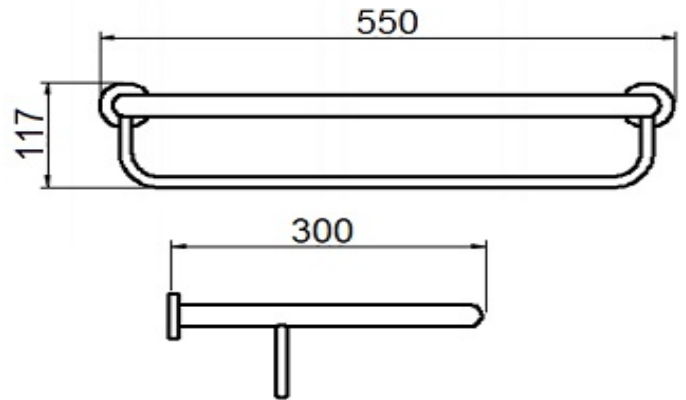

OPTIONS ROUND WALL MOUNTED TOWEL RACK 550 AN

BDA-OPT-RO-742-AN

Specifications

Range	OPTIONS ROUND
Product code	BDA-OPT-RO-742-AN
Finish/Colour	ANTHRACITE
Product type	TOWEL RACK
Material	BRASS OTHER
Connection Size	N/A

Technical Information

TOWEL RACK
WALL MOUNTED
WITH HANGING RAIL
2 FIXING POINTS

Drawing

Box contents: TOWEL RACK, FIXING KIT