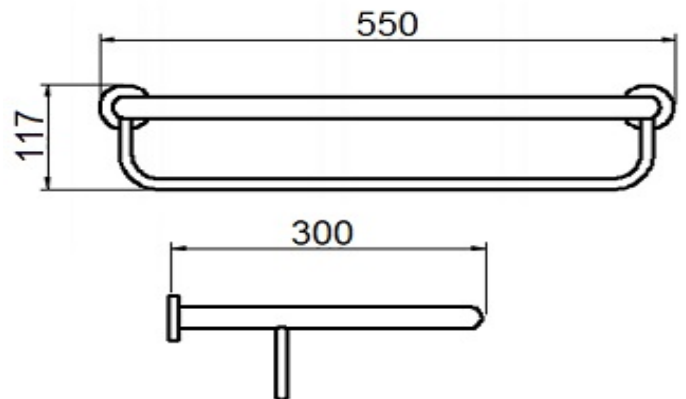

Drawing

Box contents: TOWEL RACK, FIXING KIT