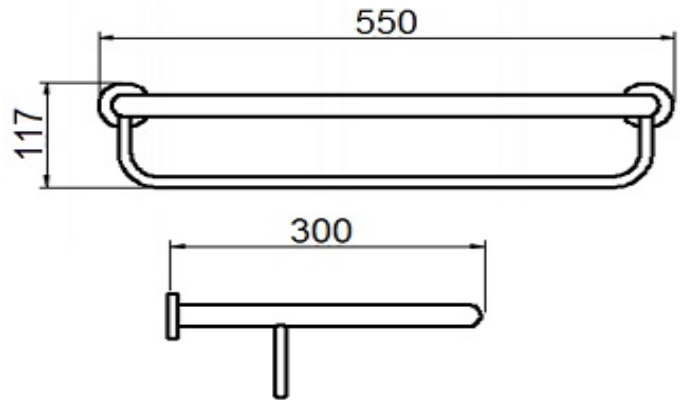

OPTIONS ROUND WALL MOUNTED TOWEL RACK 550 MB

BDA-OPT-RO-742-MB

Specifications

Range	OPTIONS ROUND
Product code	BDA-OPT-RO-742-MB
Finish/Colour	MATT BLACK
Product type	TOWEL RACK
Material	BRASS OTHER

Technical Information

TOWEL RACK
WALL MOUNTED
WITH HANGING RAIL
2 FIXING POINTS

Drawing

Box contents: TOWEL RACK, FIXING KIT