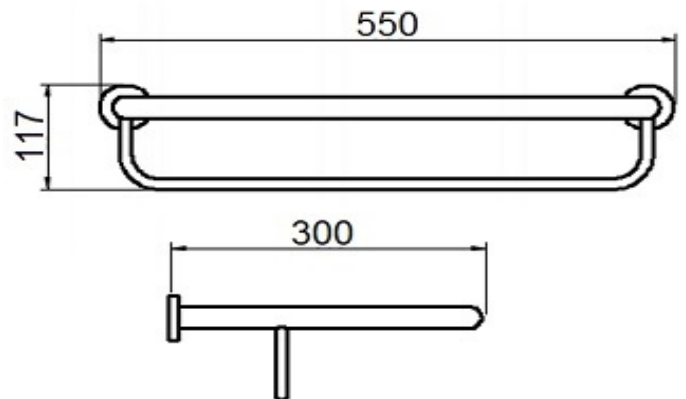

Drawing

Box contents: TOWEL RACK, FIXING KIT, TOWEL RACK