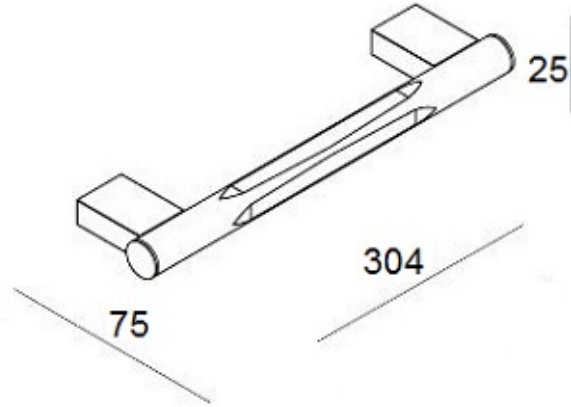

## TECHNICAL DATA SHEET

BRAND: BAGNODESIGN  
OVALE GRAB BAR 300 NB

### PRODUCT DATA

Range : OVALE  
Product code : BDA-OVA-302-B-NB  
Finish/Colour : BRUSHED NICKEL  
Product type : GRAB BAR  
Material : BRASS OTHER  
Connection Size : NA

### TECHNICAL INFORMATION

STRAIGHT GRAB BAR  
304MM  
FIXING SCREW INCLUDED