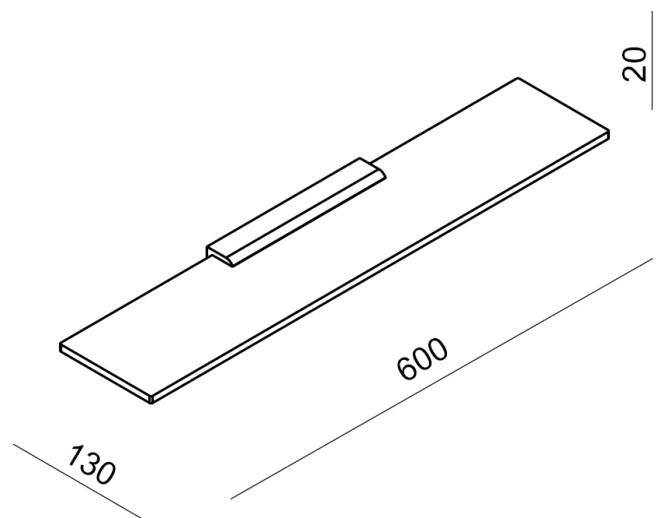

Box contents: GLASS SHELF