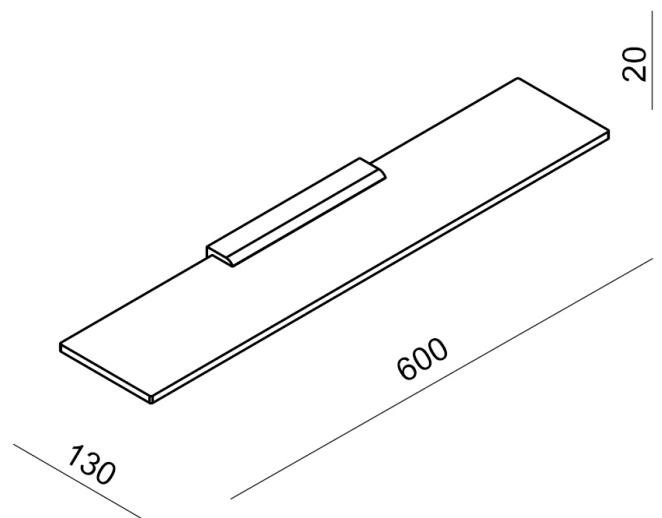

SLIM LINE WALL MOUNTED GLASS SHELF MB

BDA-SLM-802-MB

Specifications

Range	SLIM LINE
Product code	BDA-SLM-802-MB
Finish/Colour	MATT BLACK
Product type	GLASS SHELF
Material	BRASS OTHER

Technical Information

GLASS SHELF
WALL MOUNTED
TEMPERED GLASS FROSTED
SINGLE FIXING POINT

Drawing

Box contents: GLASS SHELF