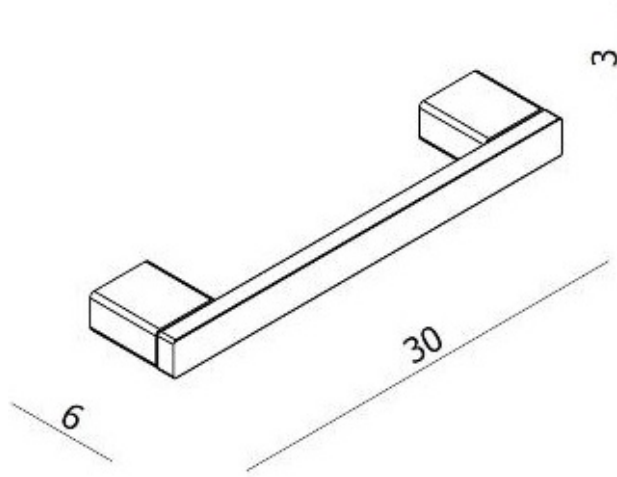

TECHNICAL DATA SHEET

BRAND: BAGNODESIGN
SMOOTH GRAB BAR 300 MB

PRODUCT DATA

Range : SMOOTH
Product code : BDA-SMO-302-A-MB
Finish/Colour : MATT BLACK
Product type : GRAB BAR
Material : BRASS OTHER

TECHNICAL INFORMATION

STRAIGHT GRAB BAR
WALL MOUNTED
2 FIXING POINTS

BOX CONTENTS

STRAIGHT GRAB BAR

A MEMBER OF THE SANIPEXGROUP