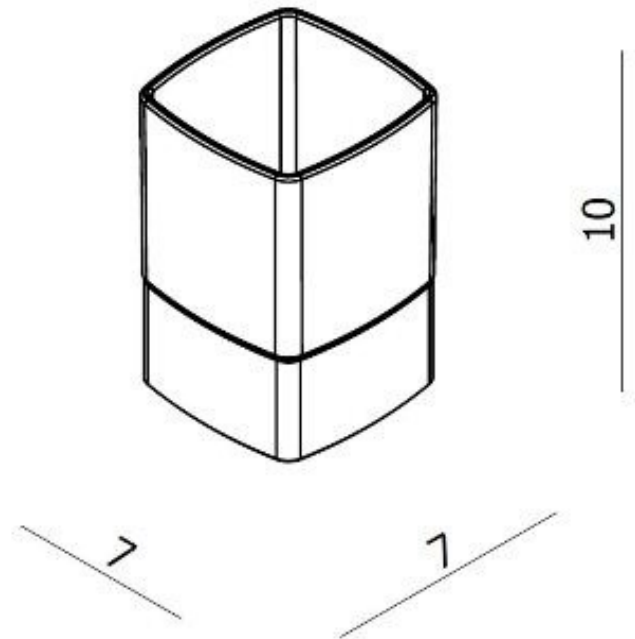

ES21 SMOOTH COUNTERTOP TUMBLER CP

BDA-SMO-753-A-CP

Specifications

Range	SMOOTH
Product code	BDA-SMO-753-A-CP
Finish/Colour	CHROME
Product type	TUMBLER
Material	GLASS/BRASS

Technical Information

TUMBLER AND HOLDER
COUNTERTOP
PLATED BRASS HOLDER
GLASS TUMBLER

Lifestyle Image

Drawing

Box contents: BRASS HOLDER, TUMBLER, INSTALLATION INSTRUCTIONS