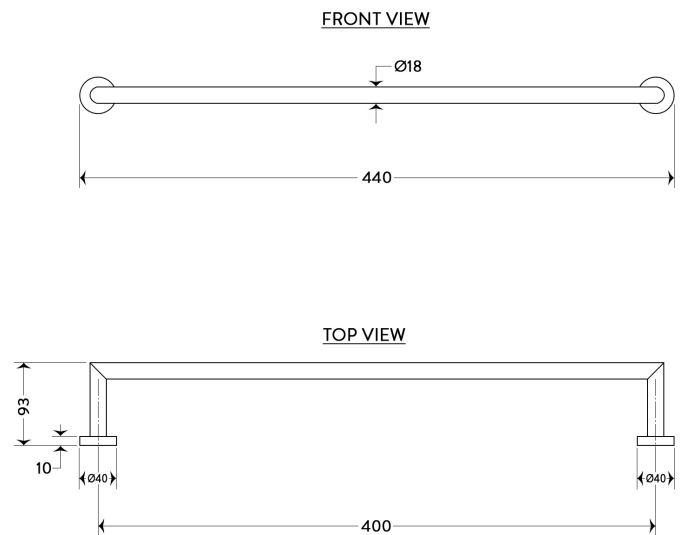

TOKO TOWEL RAIL 400MM CP

BDA-TOK-703-A-CP

Specifications

Range	TOKO
Product code	BDA-TOK-703-A-CP
Finish/Colour	CHROME
Product type	TOWEL RAIL
Material	BRASS OTHER

Technical Information

SINGLE TOWEL RAIL
WALL MOUNTED
2 FIXING POINTS

Lifestyle Image

Drawing

Box contents: TOWEL RAIL, FIXING KIT