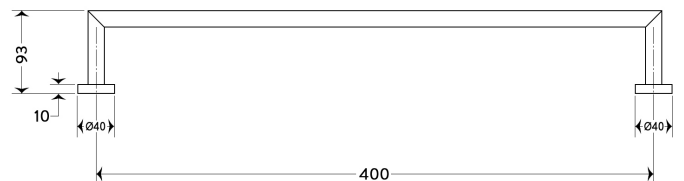

TOKO TOWEL RAIL 400MM NB

BDA-TOK-703-A-NB

Specifications

Range	TOKO
Product code	BDA-TOK-703-A-NB
Finish/Colour	BRUSHED NICKEL
Product type	TOWEL RAIL
Material	BRASS OTHER

Technical Information

SINGLE TOWEL RAIL
WALL MOUNTED
2 FIXING POINTS

Drawing

FRONT VIEW

TOP VIEW

Box contents: TOWEL RAIL, FIXING KIT