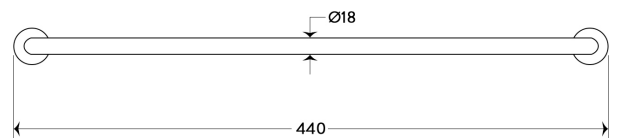

TOKO TOWEL RAIL 400MM NB

BDA-TOK-703-A-NB

Specifications

Range	TOKO
Product code	BDA-TOK-703-A-NB
Finish/Colour	BRUSHED NICKEL
Product type	TOWEL RAIL
Material	BRASS OTHER

Technical Information

SINGLE TOWEL RAIL
WALL MOUNTED
2 FIXING POINTS

Drawing

FRONT VIEW

TOP VIEW

Box contents: TOWEL RAIL, FIXING KIT