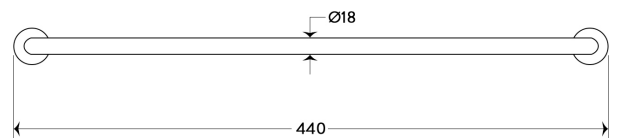

TOKO TOWEL RAIL 400MM ZB

BDA-TOK-703-A-ZB

Specifications

Range	TOKO
Product code	BDA-TOK-703-A-ZB
Finish/Colour	ZANZIBAR
Product type	TOWEL RAIL
Material	BRASS OTHER

Technical Information

SINGLE TOWEL RAIL
WALL MOUNTED
2 FIXING POINTS

Drawing

FRONT VIEW

TOP VIEW

Box contents: TOWEL RAIL, FIXING KIT