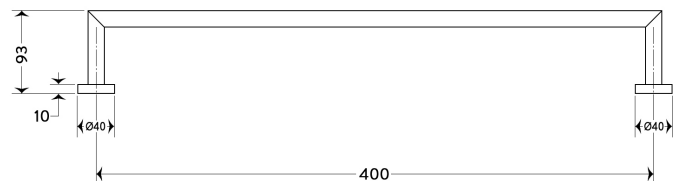

TOKO TOWEL RAIL 400MM ZB

BDA-TOK-703-A-ZB

Specifications

Range	TOKO
Product code	BDA-TOK-703-A-ZB
Finish/Colour	ZANZIBAR
Product type	TOWEL RAIL
Material	BRASS OTHER

Technical Information

SINGLE TOWEL RAIL
WALL MOUNTED
2 FIXING POINTS

Drawing

FRONT VIEW

TOP VIEW

Box contents: TOWEL RAIL, FIXING KIT