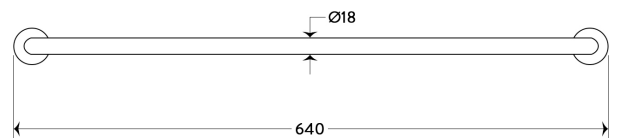

### Specifications

Range	TOKO
Product code	BDA-TOK-703-B-CP
Finish/Colour	CHROME
Product type	TOWEL RAIL
Material	BRASS OTHER

### Technical Information

SINGLE TOWEL RAIL
WALL MOUNTED
2 FIXING POINTS

### Drawing

FRONT VIEW

TOP VIEW

Box contents: TOWEL RAIL, FIXING KIT