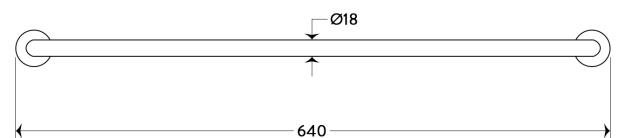

TOKO TOWEL RAIL 600MM NB

BDA-TOK-703-B-NB

Specifications

Range	TOKO
Product code	BDA-TOK-703-B-NB
Finish/Colour	BRUSHED NICKEL
Product type	TOWEL RAIL
Material	BRASS OTHER

Technical Information

SINGLE TOWEL RAIL
WALL MOUNTED
2 FIXING POINTS

Drawing

FRONT VIEW

TOP VIEW

Box contents: TOWEL RAIL, FIXING KIT