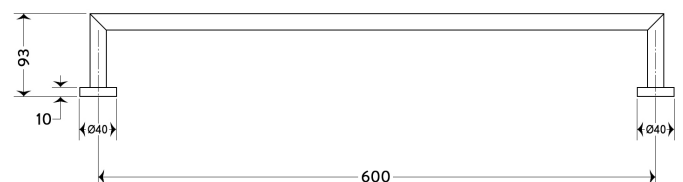

TOKO TOWEL RAIL 600MM NB

BDA-TOK-703-B-NB

Specifications

Range	TOKO
Product code	BDA-TOK-703-B-NB
Finish/Colour	BRUSHED NICKEL
Product type	TOWEL RAIL
Material	BRASS OTHER

Technical Information

SINGLE TOWEL RAIL
WALL MOUNTED
2 FIXING POINTS

Drawing

FRONT VIEW

TOP VIEW

Box contents: TOWEL RAIL, FIXING KIT