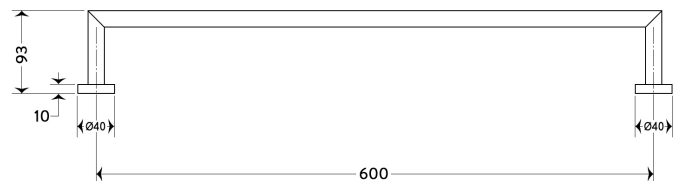

TOKO TOWEL RAIL 600MM ZB

BDA-TOK-703-B-ZB

Specifications

Range	TOKO
Product code	BDA-TOK-703-B-ZB
Finish/Colour	ZANZIBAR
Product type	TOWEL RAIL
Material	BRASS OTHER

Technical Information

SINGLE TOWEL RAIL
WALL MOUNTED
2 FIXING POINTS

Drawing

FRONT VIEW

TOP VIEW

Box contents: TOWEL RAIL, FIXING KIT