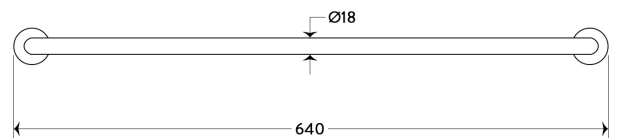

TOKO TOWEL RAIL 600MM ZB

BDA-TOK-703-B-ZB

Specifications

Range	TOKO
Product code	BDA-TOK-703-B-ZB
Finish/Colour	ZANZIBAR
Product type	TOWEL RAIL
Material	BRASS OTHER

Technical Information

SINGLE TOWEL RAIL
WALL MOUNTED
2 FIXING POINTS

Drawing

FRONT VIEW

TOP VIEW

Box contents: TOWEL RAIL, FIXING KIT