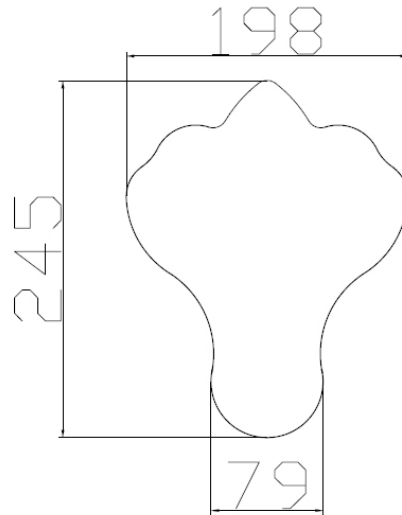

TECHNICAL DATA SHEET

BRAND: BAGNODESIGN
ALDWYCH CLAW FEET BZ

PRODUCT DATA

Range : BLOOMSBURY
Product code : BDB-BLO-A881-A-BZ
Finish/Colour : BRONZE
Product type : BATH FEET
Material : BRASS OTHER

TECHNICAL INFORMATION

BOX CONTENTS

A MEMBER OF THE SANIPEXGROUP