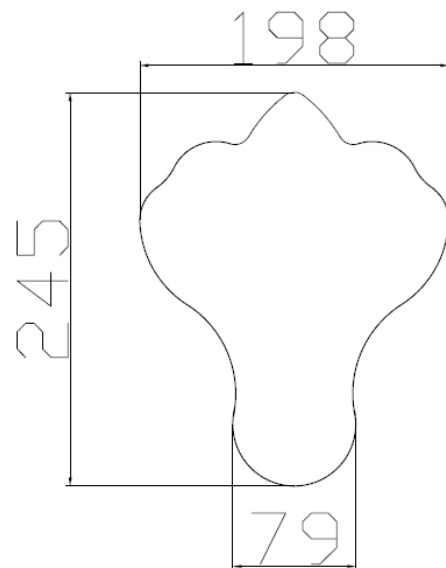

ALDWYCH CLAW FEET CP

BDB-BLO-A881-A-CP

Specifications

Range	BLOOMSBURY
Product code	BDB-BLO-A881-A-CP
Finish/Colour	CHROME
Product type	BATH FEET
Material	BRASS OTHER

Technical Information

CLAW FEET FOR ALDWYCH FREESTANDING BATH TUB

Drawing

Box contents: CLAW FEET