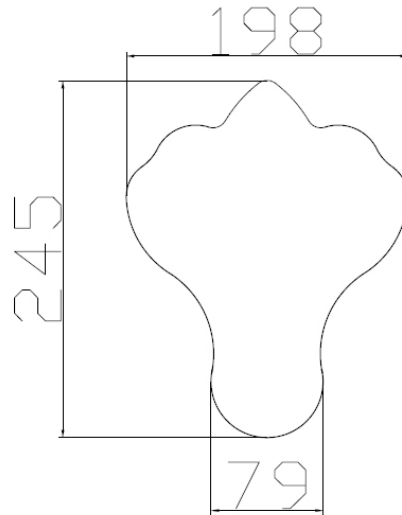

TECHNICAL DATA SHEET

BRAND: BAGNODESIGN
ALDWYCH CLAW FEET PN

PRODUCT DATA

Range : BLOOMSBURY
Product code : BDB-BLO-A881-A-PN
Finish/Colour : POLISHED NICKEL
Product type : BATH FEET
Material : BRASS OTHER