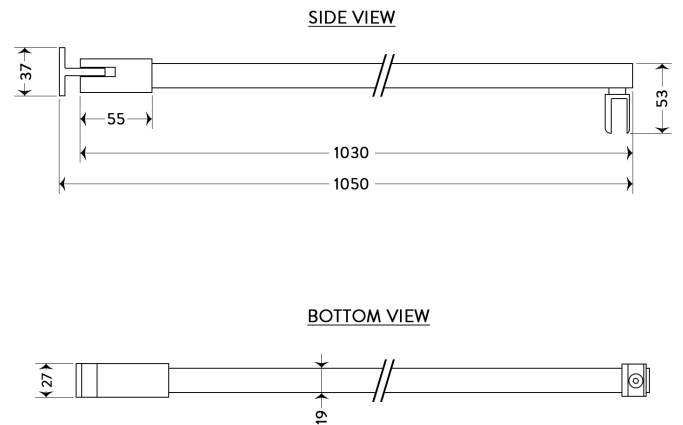

Drawing

Box contents: BRACE BAR, FIXING KIT, SCREW CAPS