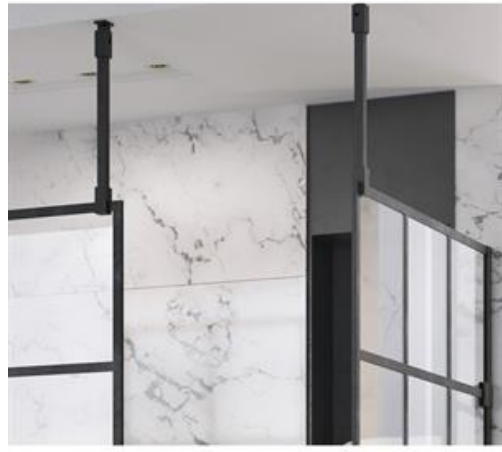

## HARLEM SQUARE CEILING BRACE KIT 1030MM BK

BDD-HAR-BB100-B-BK

### Specifications

Range	HARLEM
Product code	BDD-HAR-BB100-B-BK
Finish/Colour	BLACK
Product type	WALL BRACKET
Material	BRASS OTHER

### Technical Information

SQUARE CEILING BRACE KIT
CEILING MOUNTED
1030MM CUT TO SUIT