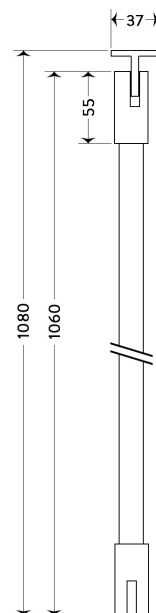

## HARLEM SQUARE CEILING BRACE KIT 1030MM BK

BDD-HAR-BB100-B-BK

### Specifications

Range	HARLEM
Product code	BDD-HAR-BB100-B-BK
Finish/Colour	BLACK
Product type	WALL BRACKET
Material	BRASS OTHER

### Technical Information

SQUARE CEILING BRACE KIT
CEILING MOUNTED
1030MM CUT TO SUIT

### Drawing

SIDE VIEW

FRONT VIEW

Box contents: BRACE KIT, FIXING KIT, SCREW CAPS