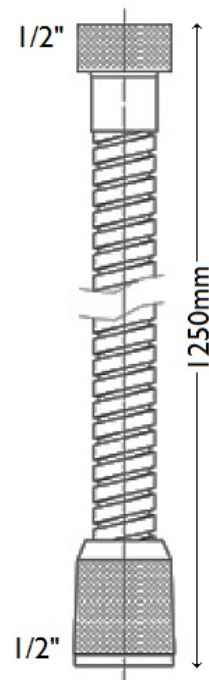

SHOWER HOSE DOUBLE INTERLOCK 1250 CP

BDD-HOSE-202-CP

Specifications

Brand	BAGNODESIGN
Range	SHOWER ACCESSORY
Product code	BDD-HOSE-202-CP
Finish/Colour	CHROME
Product type	SHOWER HOSE
Material	BRASS
Connection Size	1/2"

Technical Information

SHOWER HOSE
1/2" x 1/2" CONNICAL CONNECTION
DOUBLE INTERLOCK FLEXI HOSE

Drawing

Box contents: INTERLOCK HOSE, 2X 1/2" RUBBER WASHER