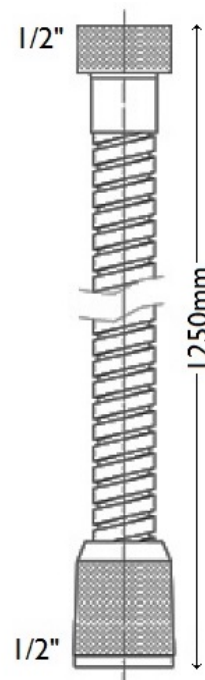

SHOWER HOSE DOUBLE INTERLOCK 1250 MB

BDD-HOSE-202-MB

Specifications

Brand	BAGNODESIGN
Range	SHOWER ACCESSORY
Product code	BDD-HOSE-202-MB
Finish/Colour	MATT BLACK
Product type	SHOWER HOSE
Material	BRASS
Connection Size	1/2"

Technical Information

SHOWER HOSE
1/2" x 1/2" CONNICAL CONNECTION
DOUBLE INTERLOCK FLEXI HOSE

Drawing

Box contents: INTERLOCK HOSE, 2X 1/2" RUBBER WASHER, INTERLOCK HOSE