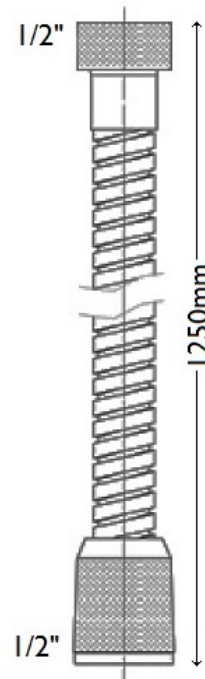

SHOWER HOSE DOUBLE INTERLOCK 1250 ZB

BDD-HOSE-202-ZB

Specifications

Brand	BAGNODESIGN
Range	SHOWER ACCESSORY
Product code	BDD-HOSE-202-ZB
Finish/Colour	ZANZIBAR
Product type	SHOWER HOSE
Material	BRASS
Connection Size	1/2"

Technical Information

SHOWER HOSE
1/2" x 1/2" CONNICAL CONNECTION
DOUBLE INTERLOCK FLEXI HOSE

Drawing

Box contents: INTERLOCK HOSE, 2X 1/2" RUBBER WASHER, INTERLOCK HOSE