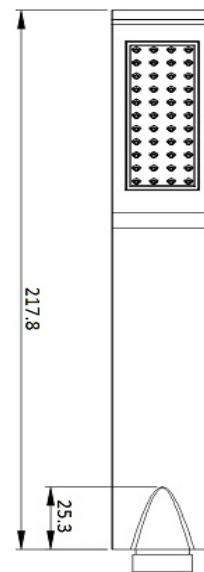

CORSAIR/ZEPHYR HAND SHOWER CHROME

BDD-HSW-531-CP

Specifications

Range	UNIVERSAL
Product code	BDD-HSW-531-CP
Finish/Colour	CHROME
Product type	HAND SHOWER
Material	BRASS
Connection Size	1/2"
Test Range	0.2-5 Bar
Min. Operating Pressure	0.5 BAR LP

Technical Information

HAND SHOWER ABS
SINGLE FUNCTION
RAIN
MINIMUM OPERATING PRESSURE 0.5 BAR LP
MINIMUM SUGGESTED FLOW RATE 5 L/MIN

Flow Rate Graph

Drawing

Box contents: HAND SHOWER