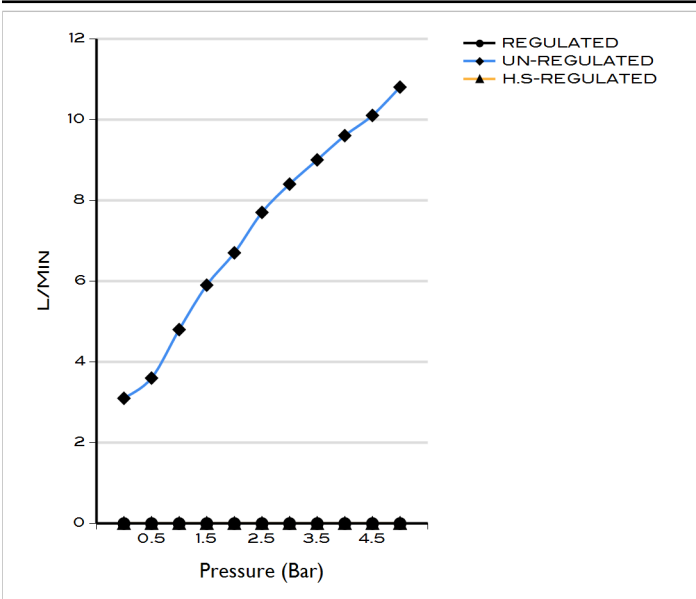

CORSAIR/ZEPHYR HAND SHOWER CHROME

BDD-HSW-531-CP

Specifications

Range	UNIVERSAL
Product code	BDD-HSW-531-CP
Finish/Colour	CHROME
Product type	HAND SHOWER
Material	BRASS
Connection Size	1/2"
Test Range	0.2-5 Bar
Min. Operating Pressure	0.5 BAR LP

Technical Information

HAND SHOWER ABS
SINGLE FUNCTION
RAIN
MINIMUM OPERATING PRESSURE 0.5 BAR LP
MINIMUM SUGGESTED FLOW RATE 5 L/MIN

Flow Rate Graph

Drawing

Box contents: HAND SHOWER