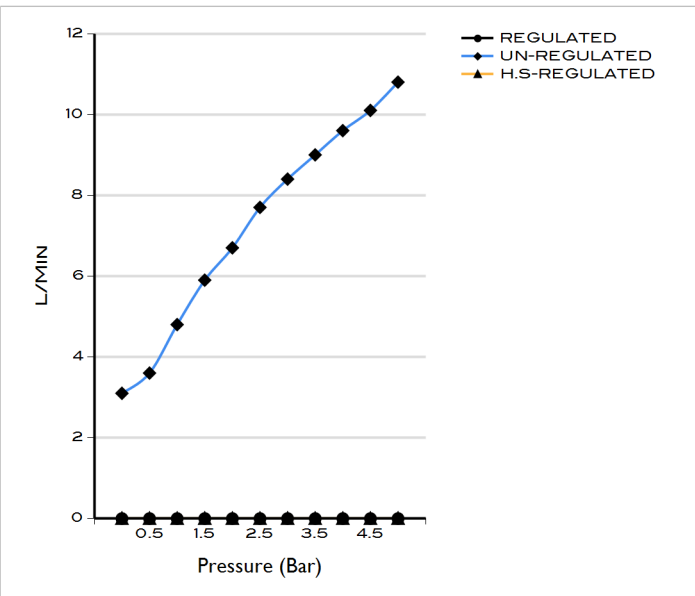

HAND SHOWER (COR/ZEP) MB

BDD-HSW-531-MB

Specifications

Range	UNIVERSAL
Product code	BDD-HSW-531-MB
Finish/Colour	MATT BLACK
Product type	HAND SHOWER
Material	BRASS
Connection Size	1/2"
Test Range	0.2-5 Bar
Min. Operating Pressure	0.5 BAR LP

Technical Information

HAND SHOWER
ABS SINGLE FUNCTION
RAIN
MINIMUM OPERATING PRESSURE 0.5 BAR LP
MINIMUM SUGGESTED FLOW RATE 5 L/MIN

Flow Rate Graph

Drawing

Box contents: HAND SHOWER