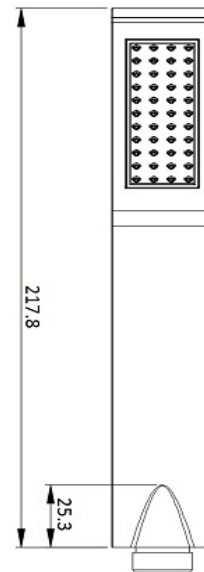

HAND SHOWER (COR/ZEP) MB

BDD-HSW-531-MB

Specifications

Range	UNIVERSAL
Product code	BDD-HSW-531-MB
Finish/Colour	MATT BLACK
Product type	HAND SHOWER
Material	BRASS
Connection Size	1/2"
Test Range	0.2-5 Bar
Min. Operating Pressure	0.5 BAR LP

Technical Information

HAND SHOWER
ABS SINGLE FUNCTION
RAIN
MINIMUM OPERATING PRESSURE 0.5 BAR LP
MINIMUM SUGGESTED FLOW RATE 5 L/MIN

Flow Rate Graph

Drawing

Box contents: HAND SHOWER