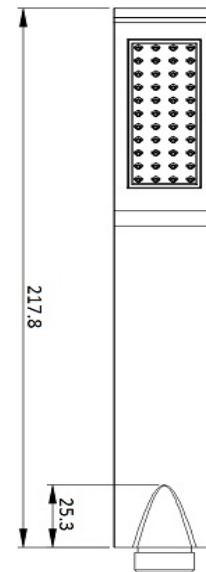

Box contents: HAND SHOWER