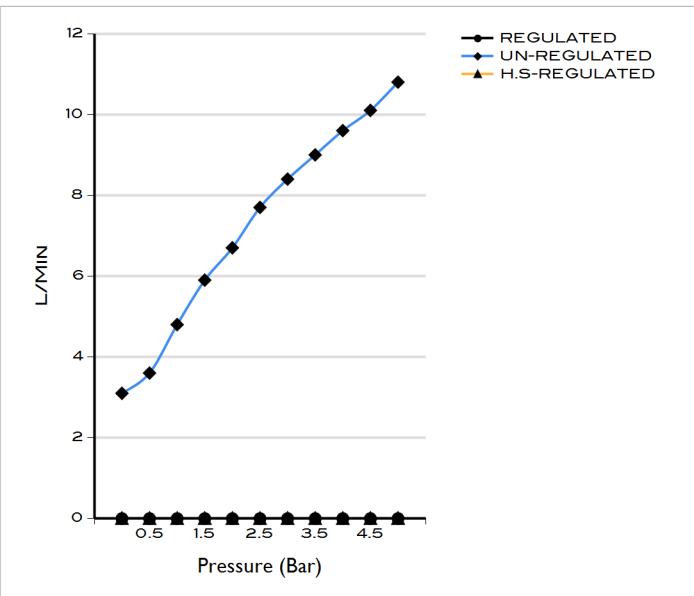

HAND SHOWER (COR/ZEP) NB

BDD-HSW-531-NB

Specifications

Range	UNIVERSAL
Product code	BDD-HSW-531-NB
Finish/Colour	BRUSHED NICKEL
Product type	HAND SHOWER
Material	BRASS
Connection Size	1/2"
Test Range	0.2-5 Bar
Min. Operating Pressure	0.5 BAR LP

Technical Information

HAND SHOWER
ABS SINGLE FUNCTION
RAIN
MINIMUM OPERATING PRESSURE 0.5 BAR LP
MINIMUM SUGGESTED FLOW RATE 5 L/MIN

Flow Rate Graph

Drawing