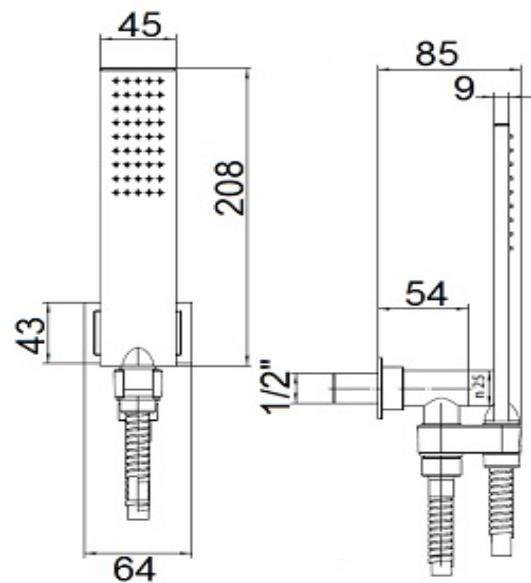

MEZZANINE HAND SHOWER KIT CP

BDD-MEZ-D515-CP

Specifications

Brand	BAGNODESIGN
Range	MEZZANINE
Product code	BDD-MEZ-D515-CP
Finish/Colour	CHROME
Product type	HAND SHOWER KIT
Material	BRASS
Connection Size	1/2"
Test Range	0.2-5 Bar
Min. Operating Pressure	0.5 BAR LP

Technical Information

HAND SHOWER KIT
WALL MOUNTED EXPOSED
SINGLE FUNCTION HAND SHOWER
SUPPLY ELBOW WITH 1/2" CONNECTION
1500MM INTERLOCK HOSE
MINIMUM SUGGESTED FLOW RATE 5 L/MIN

Flow Rate Graph

Drawing

Box contents: HANDSHOWER, SUPPLY ELBOW WITH HANDSHOWER HOLDER, INTERLOCK HOSE