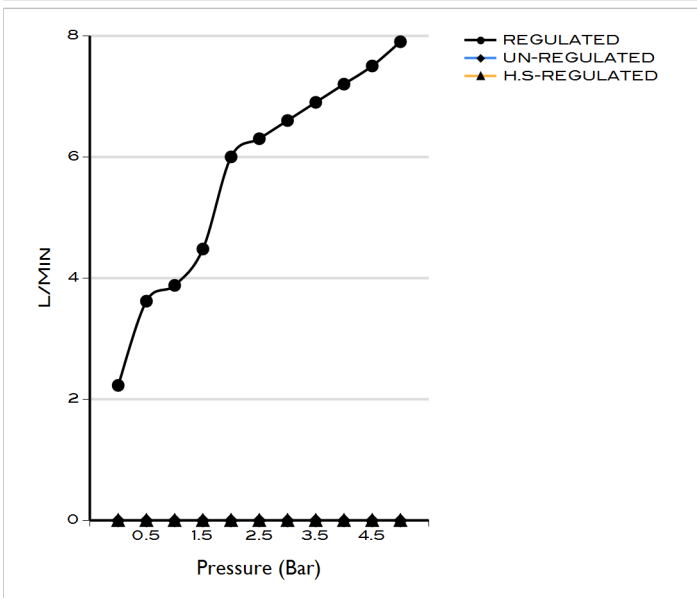

MEZZANINE HAND SHOWER KIT CP

BDD-MEZ-D515-CP

Specifications

Brand	BAGNODESIGN
Range	MEZZANINE
Product code	BDD-MEZ-D515-CP
Finish/Colour	CHROME
Product type	HAND SHOWER KIT
Material	BRASS
Connection Size	1/2"
Test Range	0.2-5 Bar
Min. Operating Pressure	0.5 BAR LP

Technical Information

HAND SHOWER KIT
WALL MOUNTED EXPOSED
SINGLE FUNCTION HAND SHOWER
SUPPLY ELBOW WITH 1/2" CONNECTION
1500MM INTERLOCK HOSE
MINIMUM SUGGESTED FLOW RATE 5 L/MIN

Flow Rate Graph

Drawing

Box contents: HANDSHOWER, SUPPLY ELBOW WITH HANDSHOWER HOLDER, INTERLOCK HOSE